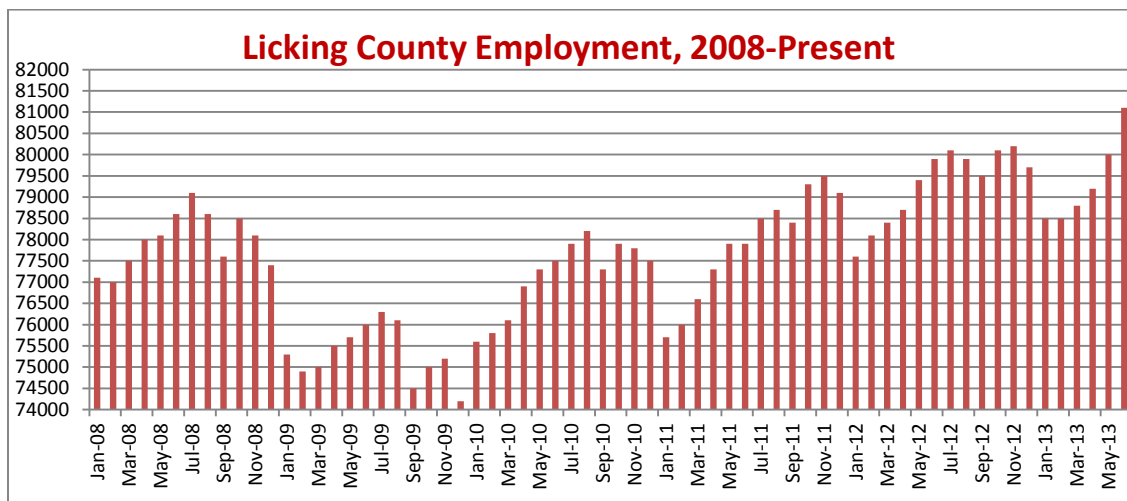

SIMPLIFYING SUCCESS

50 WEST LOCUST STREET | NEWARK, OHIO 43055 | GROWLICKINGCOUNTY.ORG

For Additional Information, Please Contact: Dan Evers, Director of Economic Development 740-345-9757, ext. 3 devers@growlickingcounty.org

KEY ECONOMIC INDICATORS AT RECORD POSITIVE LEVELS IN LICKING COUNTY

June figures released by Ohio’s Bureau of Labor Market Information contain good news for Licking County businesses, residents, and investors. BOTH total Civilian Labor Force AND Total Employment are at historically high levels. We’ll let the data speak, primarily, for itself (see charts).

“These figures, more than many other sets of data, speak directly to the strength of our local economy,” noted Dan Evers, GROW Licking County Economic Development Director. “They reflect both the strength of local employers (Total Employment) as well as the confidence of job-seekers. That both figures are at peak levels is indicative of the growth and opportunity available for employers in Licking County.”