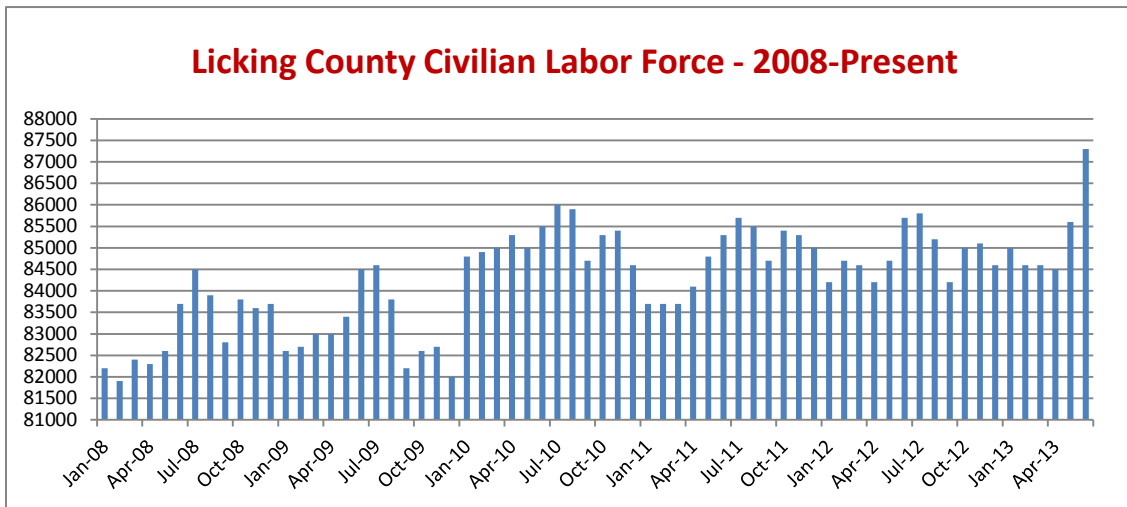

SIMPLIFYING SUCCESS

50 WEST LOCUST STREET | NEWARK, OHIO 43055 | GROWLICKINGCOUNTY.ORG

For Additional Information, Please Contact: Dan Evers, Director of Economic Development 740-345-9757, ext. 3 devers@growlickingcounty.org

KEY ECONOMIC INDICATORS AT RECORD POSITIVE LEVELS IN LICKING COUNTY

June figures released by Ohio’s Bureau of Labor Market Information contain good news for Licking County businesses, residents, and investors. BOTH total Civilian Labor Force AND Total Employment are at historically high levels. We’ll let the data speak, primarily, for itself (see charts).

“These figures, more than many other sets of data, speak directly to the strength of our local economy,” noted Dan Evers, GROW Licking County Economic Development Director. “They reflect both the strength of local employers (Total Employment) as well as the confidence of job-seekers. That both figures are at peak levels is indicative of the growth and opportunity available for employers in Licking County.”